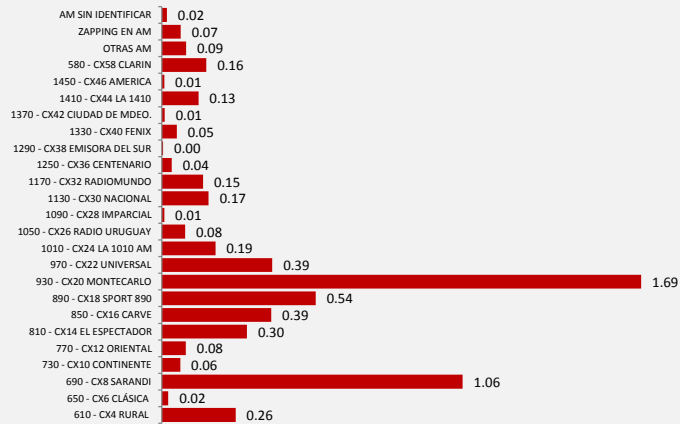

RATING AM

SABADO A DOMINGO | 00:00 - 24:00