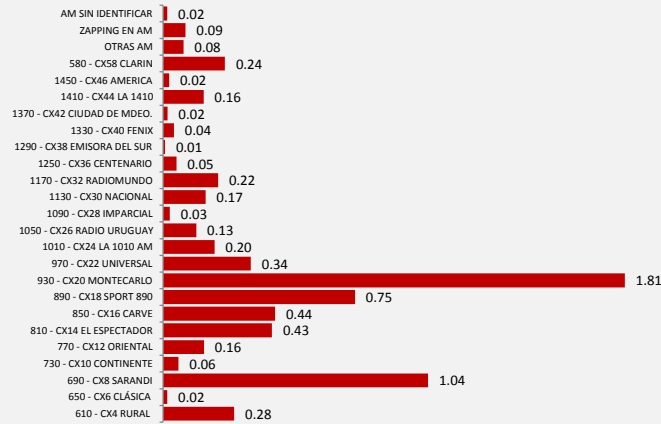

PANEL 1: RESUMEN DE RATING Y COBERTURA | AM

RATING AM

LUNES A DOMINGO | 00:00 - 24:00