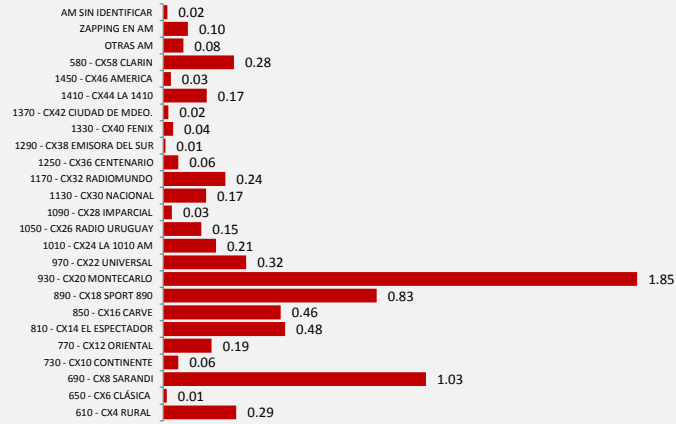

RATING AM

LUNES A VIERNES | 00:00 - 24:00