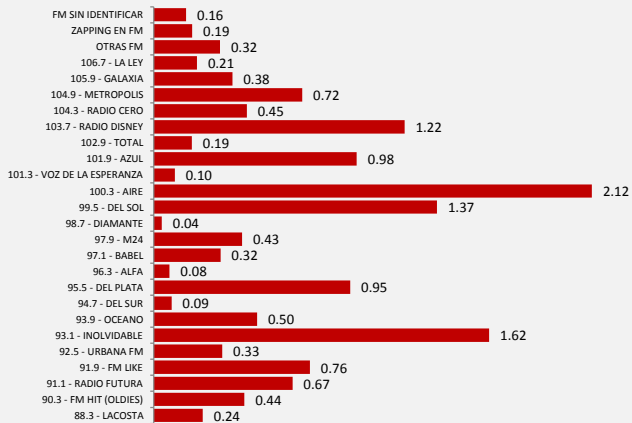

RATING FM

SABADO A DOMINGO | 00:00 - 24:00