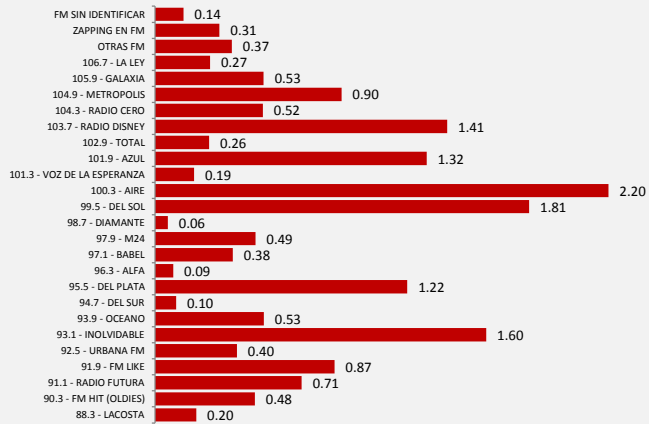

RATING AM
ABC1

RATING AM
C2C3D1

RATING AM
D2E

PANEL 3: RESUMEN DE RATING Y COBERTURA | FM

RATING FM

LUNES A DOMINGO | 00:00 - 24:00

RATING FM

LUNES A VIERNES | 00:00 - 24:00