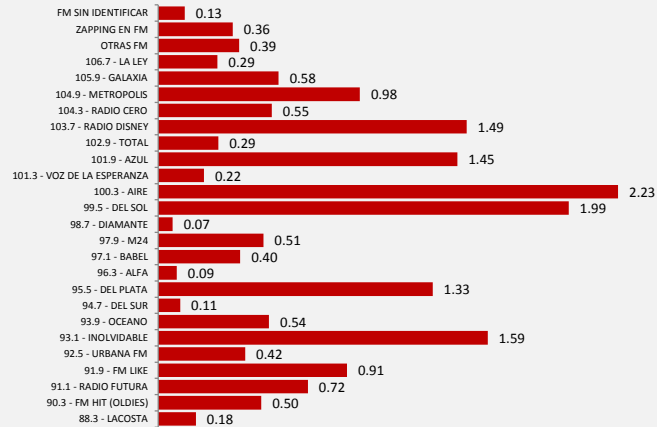

RATING AM
ABC1

RATING AM
C2C3D1

RATING AM
D2E

PANEL 3: RESUMEN DE RATING Y COBERTURA | FM

RATING FM

LUNES A DOMINGO | 00:00 - 24:00

RATING FM

LUNES A VIERNES | 00:00 - 24:00